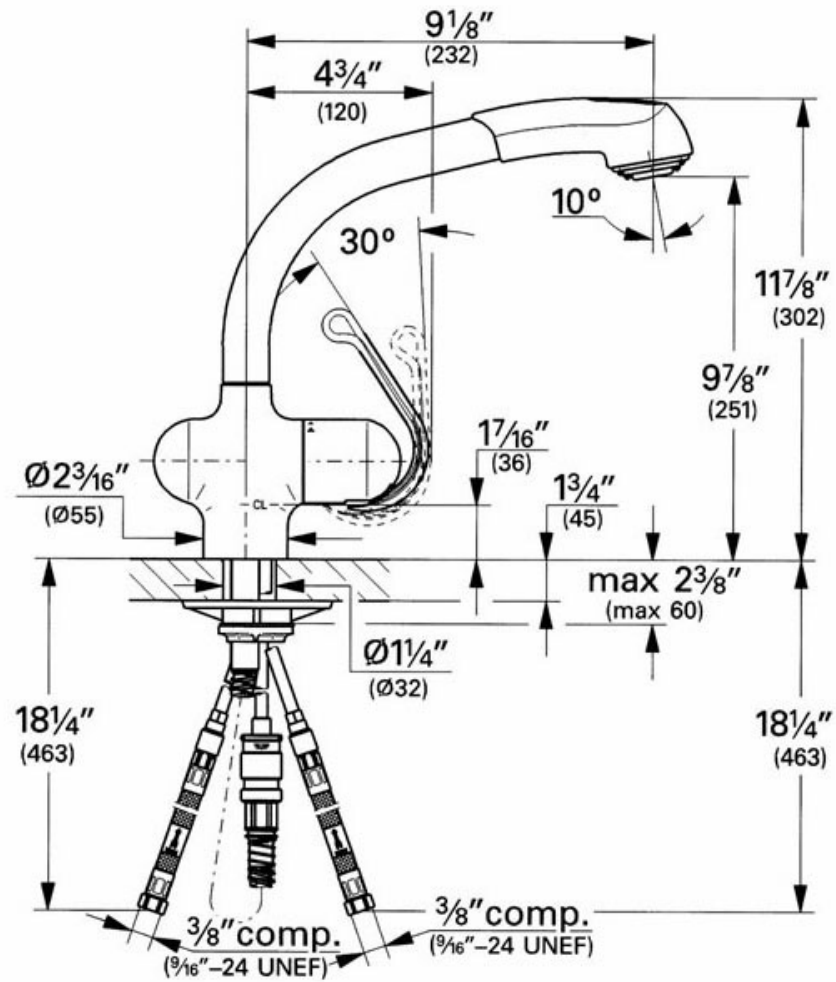

Ladylux Plus Stainless Steel pull-out spray, 33 759 - Kitchen/Bar/Basin Tap

[Print](#) Page 2

Dimensional Drawing

GROHE AMERICA, INC * 241 COVINGTON DRIVE, BLOOMINGDALE, IL 60108 * 630-582-7711 * FAX: 630-582-7722