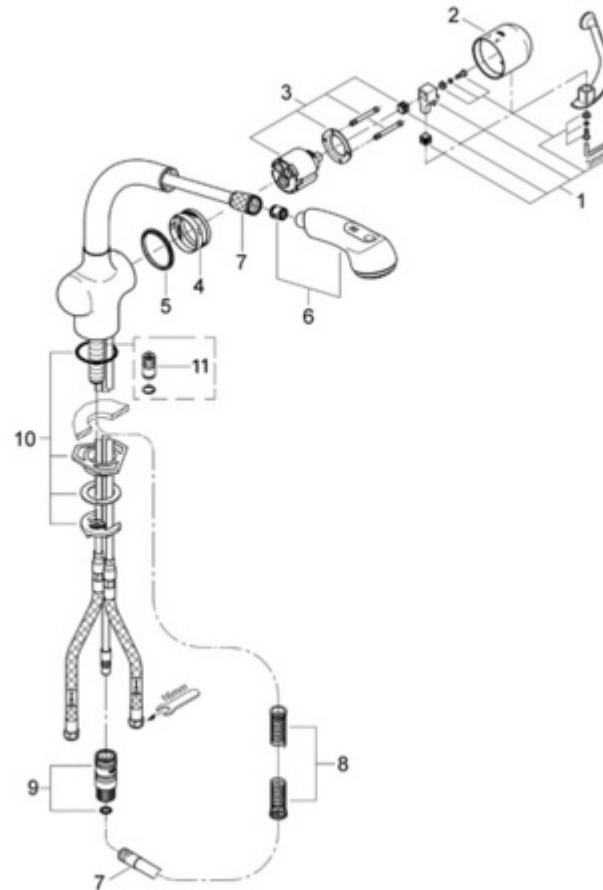

### Description

- Single-Handle Kitchen Pull-out
- GROHE RealSteel® stainless steel construction
- 360° swivel spout
- Dual spray control-switches back and forth between regular flow and spray
- SpeedClean anti-lime system
- Ceramic cartridge
- 59" extractable hose
- 9 1/8" spout reach
- Quick installation system
- Stainless steel braided flexible supplies
- Integral check valves
- Single hole installation
- Installation note: For full handle movement when mounted in front of a wall or backsplash, this faucet must be installed with no less than 3 1/4"es of clearance between the faucet and backsplash or wall, unless the faucet is installed with the handle facing forward (handle opposite the wall).
- IAPMO File #1750

## Ladylux Plus Stainless Steel pull-out spray, 33 759 - Kitchen/Bar/Basin Tap

[Print](#) Page 3

### Exploded View with Spare Parts List

Pos No.	Spare Part Description	Product No.	Pcs.
	<b>33 759</b>		
1	Lever handle	46 309	1
2	Cap	46 311	1
3	Ceramic cartridge	46 048	1
4	Guide ring	05 380	1
5	Slip ring	04 954	1
6	Hand held spray	46 298	1
7	Spray hose	46 092	1
8	Pressure spring	07 240	1
9	Quick coupling	46 315	1
10	Mounting kit	46 345	1
11	Vacuum breaker	46 137	1
	(for models prior to 2006)		
	<b>Special Accessories</b>		
	10" Euro escutcheon	07 552	1