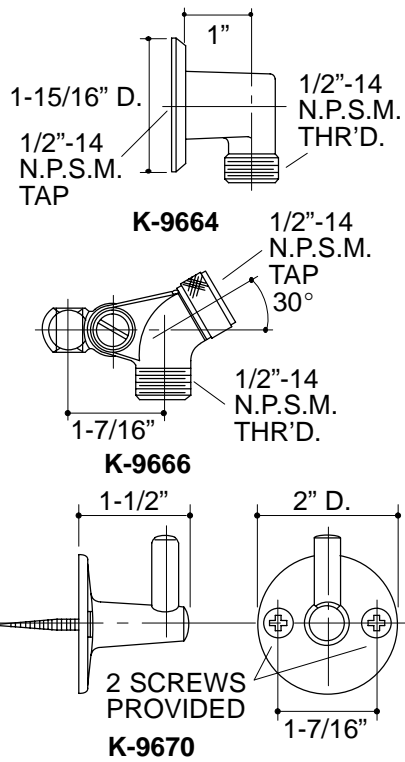

INTEGRATING COMPONENTS
K-9660

FEATURES

- Brass construction
- Accessories for Persona handshower system

COLORS/FINISHES

- CP Polished Chrome
- PB Polished Brass
- Other Refer to Faucets Price Book for additional finishes

SPECIFIED MODEL:

<p>K-9660 Vacuum Breaker</p> <p><input type="checkbox"/>CP <input type="checkbox"/>PB</p>	
<p>K-9662 Shower Arm Diverter Valve</p> <p><input type="checkbox"/>CP <input type="checkbox"/>PB <input type="checkbox"/>Other_____</p>	
<p>K-9664 Elbow With Flange</p> <p><input type="checkbox"/>CP <input type="checkbox"/>PB <input type="checkbox"/>Other_____</p>	

12

38

PRODUCT DIAGRAM