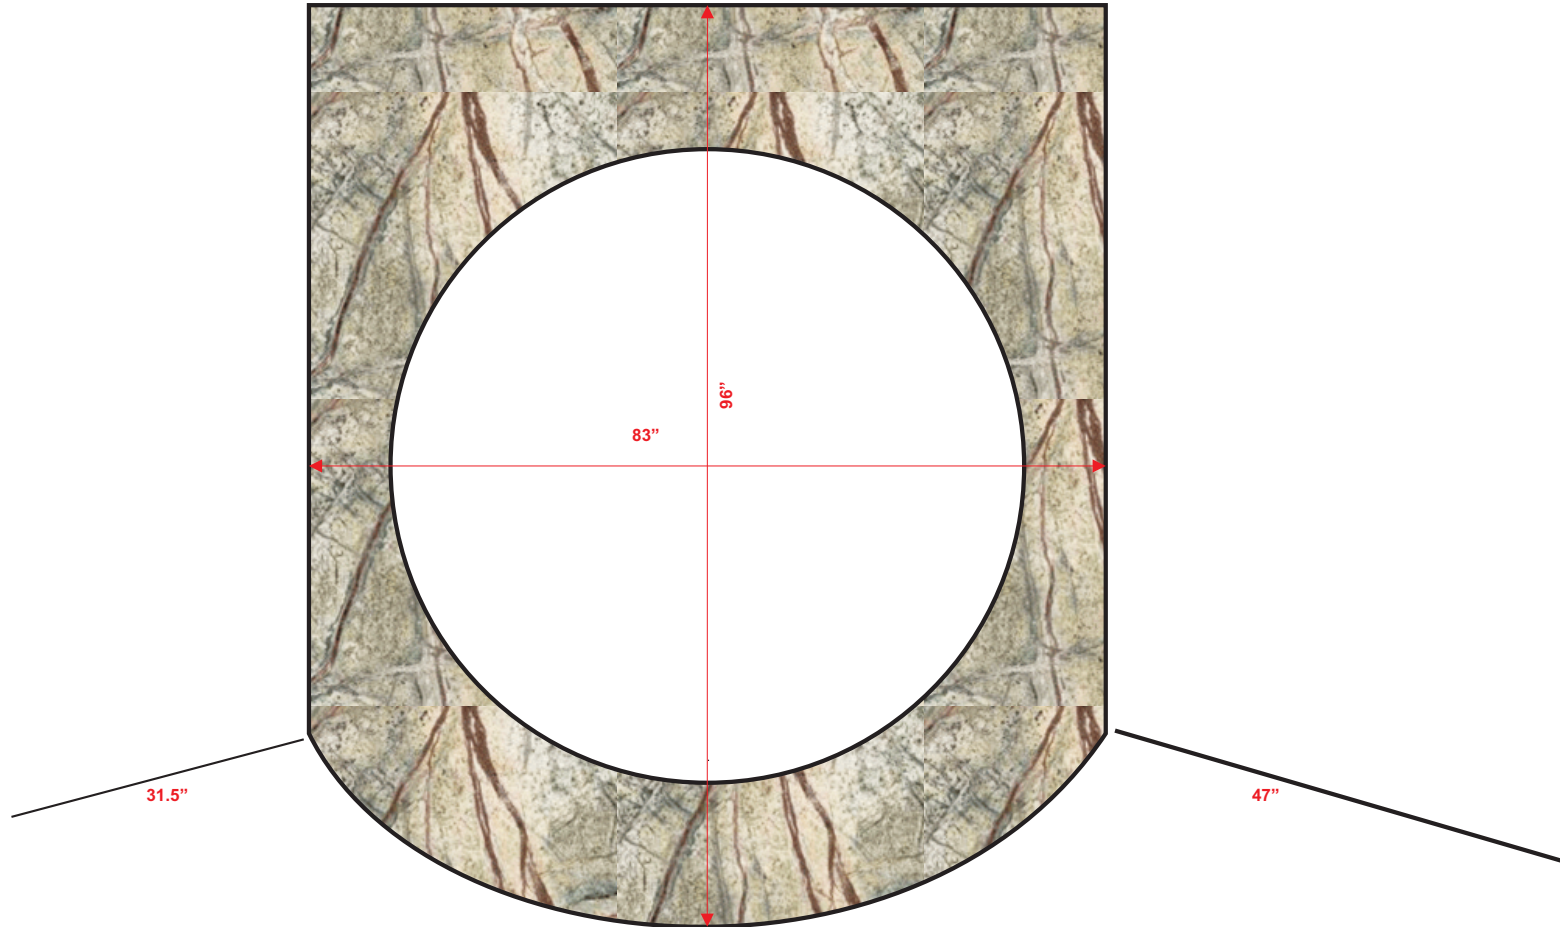

Master Bath Shower

Walls: 243 sq ft

Floor: 57 sq ft

Floor

Master Bath Shower

60.5" x 96" = 41 sq ft
25" x 48" (96" / 2) = 9 sq ft

Ceiling

05/09/2006
Green Rainforest
DalTile

Master Bath Shower Walls

96" x 112" = 75 sq ft 60.5" x 112" = 47 sq ft 05/09/2006
 41.75" x 112" = 33 sq ft Green Rainforest, DalTile

Master Bath Shower Ceiling

85.5" x 112" = 66.5 sq ft
26.375" x 112" = 20.5 sq ft

13.75" x 83" = 7.9 sq. ft.
83" x 5" = 2.9 sq. ft.
83" x 4" = 2.3 sq. ft.
83" x 5" = 2.9 sq. ft.

Window Wall

05/09/2006
Green Rainforest, DalTile

Master Bath Spa

74.5" x 93.75" = 48.5 sq. ft.
74.5" x 93.75" = 48.5 sq. ft.

Side Walls

05/09/2006

Green Rainforest, DalTile

Master Bath Spa Spa Top

96" x 83" = 55 sq ft.

05/09/2006
Green Rainforest, DaTile

Master Bath

96" x 30" = 20 sq ft