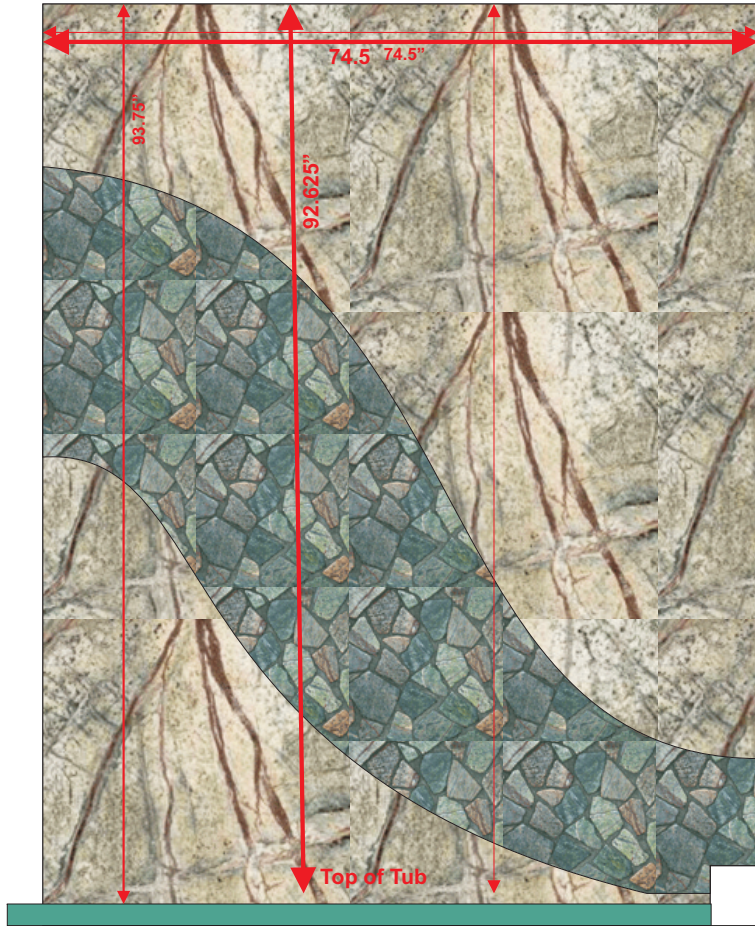

Master Bath Shower

Walls: 243 sq ft

Floor: 57 sq ft

Floor

Master Bath Shower

60.5" x 96" = 41 sq ft
25" x 48" (96" / 2) = 9 sq ft

Ceiling

05/09/2006
Green Rainforest
DalTile

Master Bath Shower Walls

96" x 112" = 75 sq ft 60.5" x 112" = 47 sq ft 05/09/2006
 41.75" x 112" = 33 sq ft Green Rainforest, DalTile

Master Bath Shower Ceiling

85.5" x 112" = 66.5 sq ft
26.375" x 112" = 20.5 sq ft

05/09/2006
Green Rainforest, DalTile

Master Bath Spa

31.5" x 120" = 26.3 sq. ft.
47" x 120" = 39.2 sq. ft.

Spa Face Walls

05/09/2006
Green Rainforest, DalTile

Right of Spa Tub

Left of Spa Tub

Master Bath Spa

13.75" x 83" = 7.9 sq. ft.
83" x 5" = 2.9 sq. ft.
83" x 4" = 2.3 sq. ft.
83" x 5" = 2.9 sq. ft.

Window Wall

05/09/2006
Green Rainforest, DalTile

Master Bath Spa

74.5" x 93.75" = 48.5 sq. ft.
74.5" x 93.75" = 48.5 sq. ft.