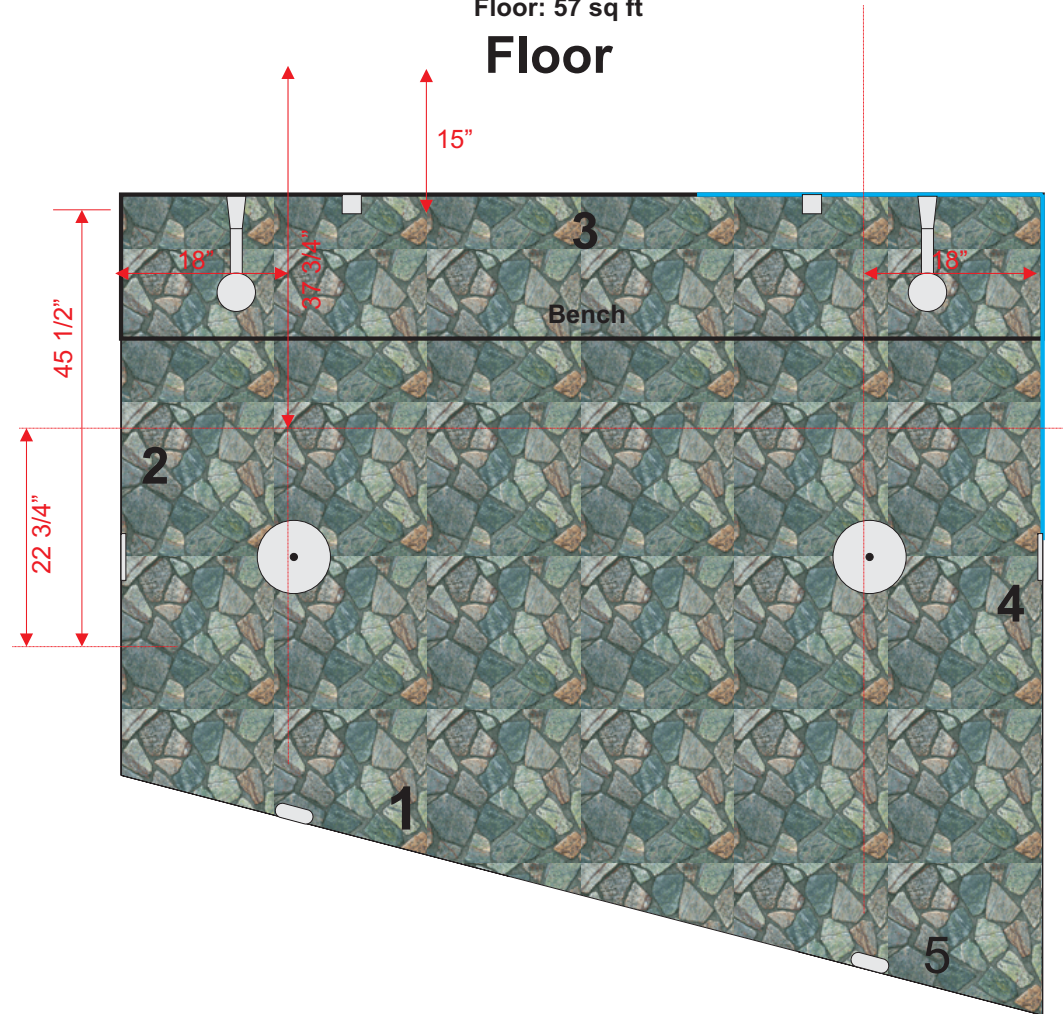

Master Bath Shower

Walls: 243 sq ft

Floor: 57 sq ft

Floor

Master Bath Shower

60.5" x 96" = 41 sq ft
25" x 48" (96" / 2) = 9 sq ft

Ceiling

05/09/2006
Green Rainforest
DalTile

Master Bath Shower Walls

96" x 112" = 75 sq ft 60.5" x 112" = 47 sq ft 05/09/2006
 41.75" x 112" = 33 sq ft Green Rainforest, DalTile

Master Bath Shower Ceiling

85.5" x 112" = 66.5 sq ft
26.375" x 112" = 20.5 sq ft

05/09/2006
Green Rainforest, DalTile

Master Bath Spa

31.5" x 120" = 26.3 sq. ft.
47" x 120" = 39.2 sq. ft.

Spa Face Walls

05/09/2006
Green Rainforest, DalTile

Right of Spa Tub

Left of Spa Tub

Master Bath Spa

Side Walls

05/09/2006

Green Rainforest, DalTile

Master Bath Spa Spa Top

96" x 83" = 55 sq ft.

05/09/2006
Green Rainforest, DaTile

Master Bath

96" x 30" = 20 sq ft