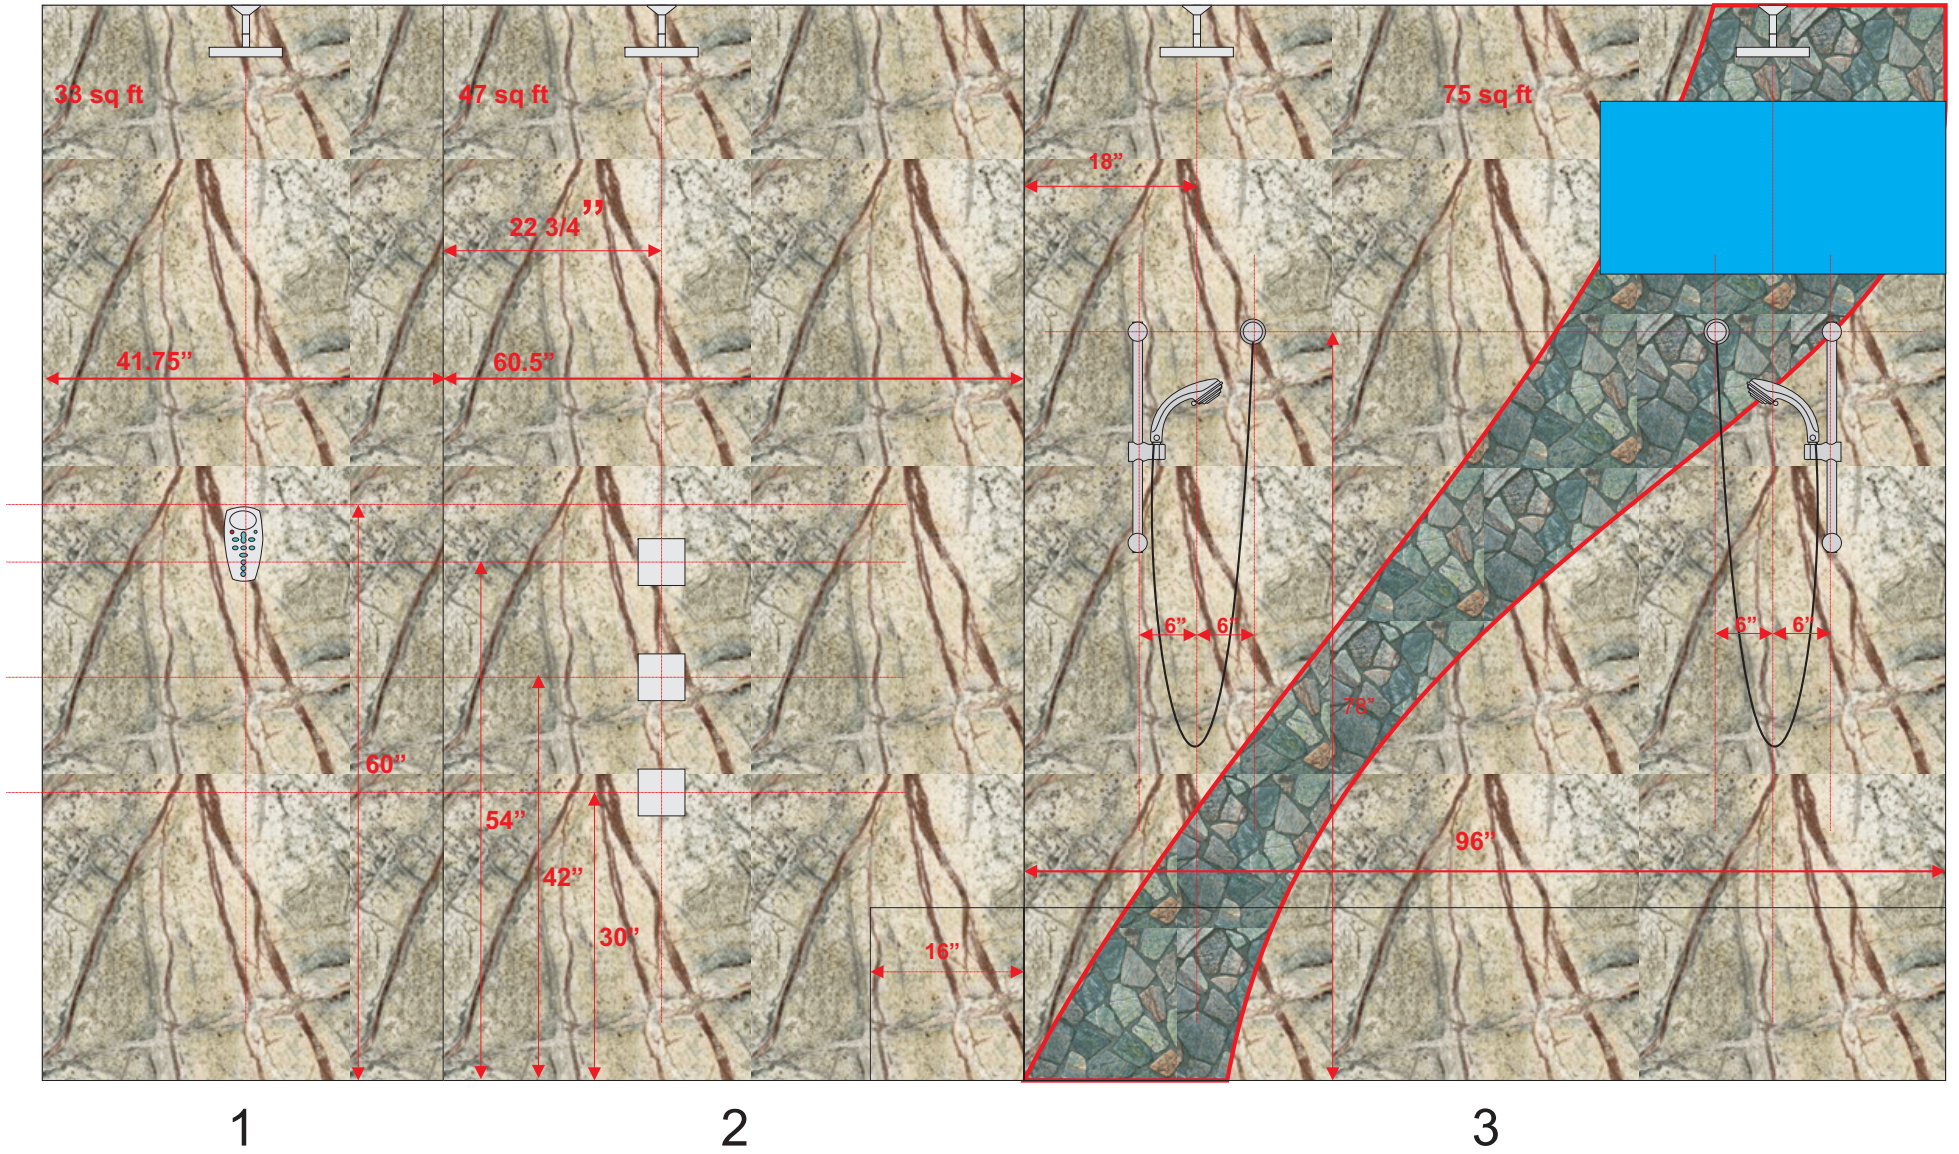

Master Bath Shower

Walls: 243 sq ft

Floor: 57 sq ft

Floor

Master Bath Shower

60.5" x 96" = 41 sq ft
25" x 48" (96" / 2) = 9 sq ft

Ceiling

05/09/2006
Green Rainforest
DalTile

Master Bath Shower Walls

96" x 112" = 75 sq ft 60.5" x 112" = 47 sq ft 05/09/2006
 41.75" x 112" = 33 sq ft Green Rainforest, DalTile

Master Bath Shower Ceiling

85.5" x 112" = 66.5 sq ft
26.375" x 112" = 20.5 sq ft

05/09/2006
Green Rainforest, DalTile

Master Bath Spa

31.5" x 120" = 26.3 sq. ft.
47" x 120" = 39.2 sq. ft.

Spa Face Walls

05/09/2006
Green Rainforest, DalTile

Right of Spa Tub

Left of Spa Tub

Master Bath Spa

Side Walls

05/09/2006

Green Rainforest, DalTile

Master Bath Spa Spa Top

96" x 83" = 55 sq ft.

05/09/2006
Green Rainforest, DaTile

Master Bath

96" x 30" = 20 sq ft