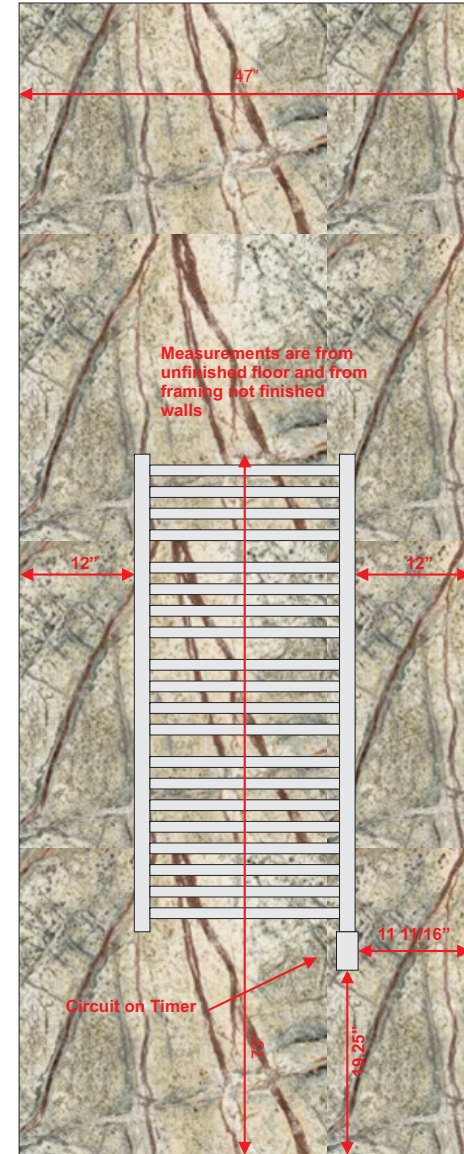

Master Bath Shower

Walls: 243 sq ft

Floor: 57 sq ft

Floor

Master Bath Shower

60.5" x 96" = 41 sq ft
25" x 48" (96" / 2) = 9 sq ft

Ceiling

05/09/2006
Green Rainforest
DalTile

Master Bath Shower Walls

96" x 112" = 75 sq ft 60.5" x 112" = 47 sq ft 05/09/2006
 41.75" x 112" = 33 sq ft Green Rainforest, DalTile

Master Bath Shower Ceiling

85.5" x 112" = 66.5 sq ft
26.375" x 112" = 20.5 sq ft

05/09/2006
Green Rainforest, DalTile

Master Bath Spa

31.5" x 120" = 26.3 sq. ft.
47" x 120" = 39.2 sq. ft.

Spa Face Walls

05/09/2006
Green Rainforest, DalTile

Right of Spa Tub

Left of Spa Tub

Master Bath Spa

13.75" x 83" = 7.9 sq. ft.
83" x 5" = 2.9 sq. ft.
83" x 4" = 2.3 sq. ft.
83" x 5" = 2.9 sq. ft.

Window Wall

05/09/2006
Green Rainforest, DalTile

Master Bath Spa

74.5" x 93.75" = 48.5 sq. ft.
74.5" x 93.75" = 48.5 sq. ft.