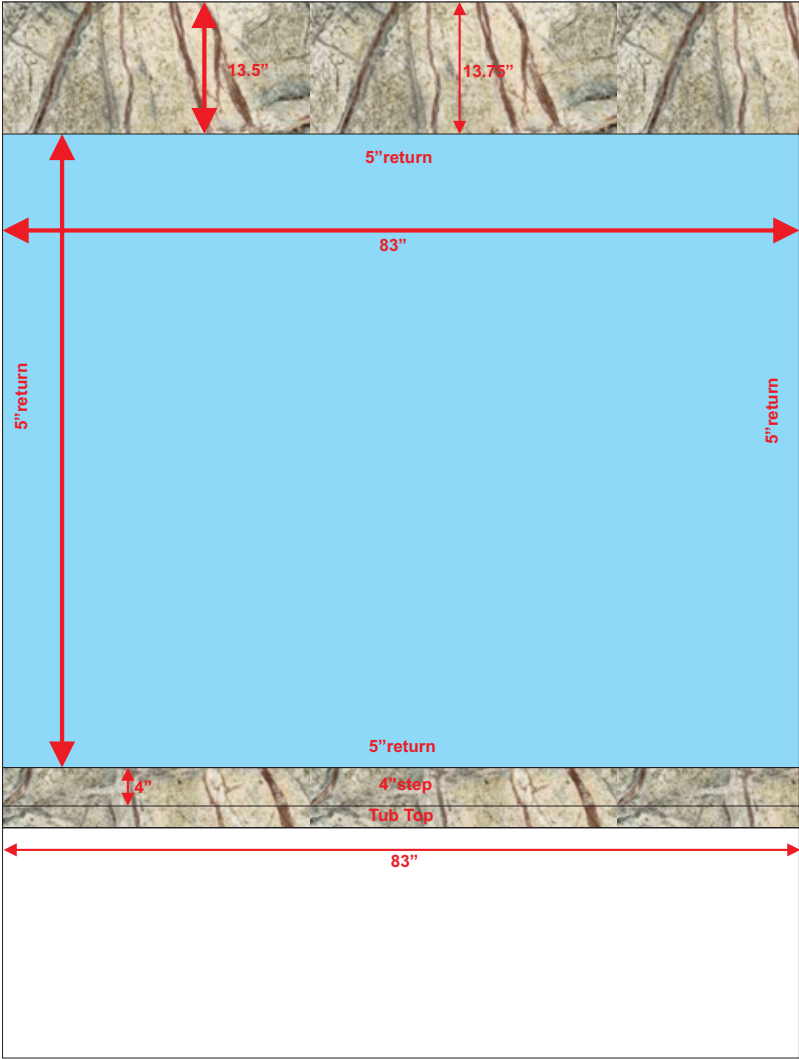

Master Bath Shower

Walls: 243 sq ft

Floor: 57 sq ft

Floor

Master Bath Shower

60.5" x 96" = 41 sq ft
25" x 48" (96" / 2) = 9 sq ft

Ceiling

05/09/2006
Green Rainforest
DalTile

Master Bath Shower Walls

96" x 112" = 75 sq ft 60.5" x 112" = 47 sq ft 05/09/2006
 41.75" x 112" = 33 sq ft Green Rainforest, DalTile

Master Bath Shower Ceiling

85.5" x 112" = 66.5 sq ft
26.375" x 112" = 20.5 sq ft

05/09/2006
Green Rainforest, DalTile

Master Bath Spa

31.5" x 120" = 26.3 sq. ft.
47" x 120" = 39.2 sq. ft.

Spa Face Walls

05/09/2006
Green Rainforest, DalTile

Right of Spa Tub

Left of Spa Tub

Master Bath Spa

13.75" x 83" = 7.9 sq. ft.
83" x 5" = 2.9 sq. ft.
83" x 4" = 2.3 sq. ft.
83" x 5" = 2.9 sq. ft.

Window Wall

05/09/2006
Green Rainforest, DalTile

Master Bath Spa

74.5" x 93.75" = 48.5 sq. ft.
74.5" x 93.75" = 48.5 sq. ft.