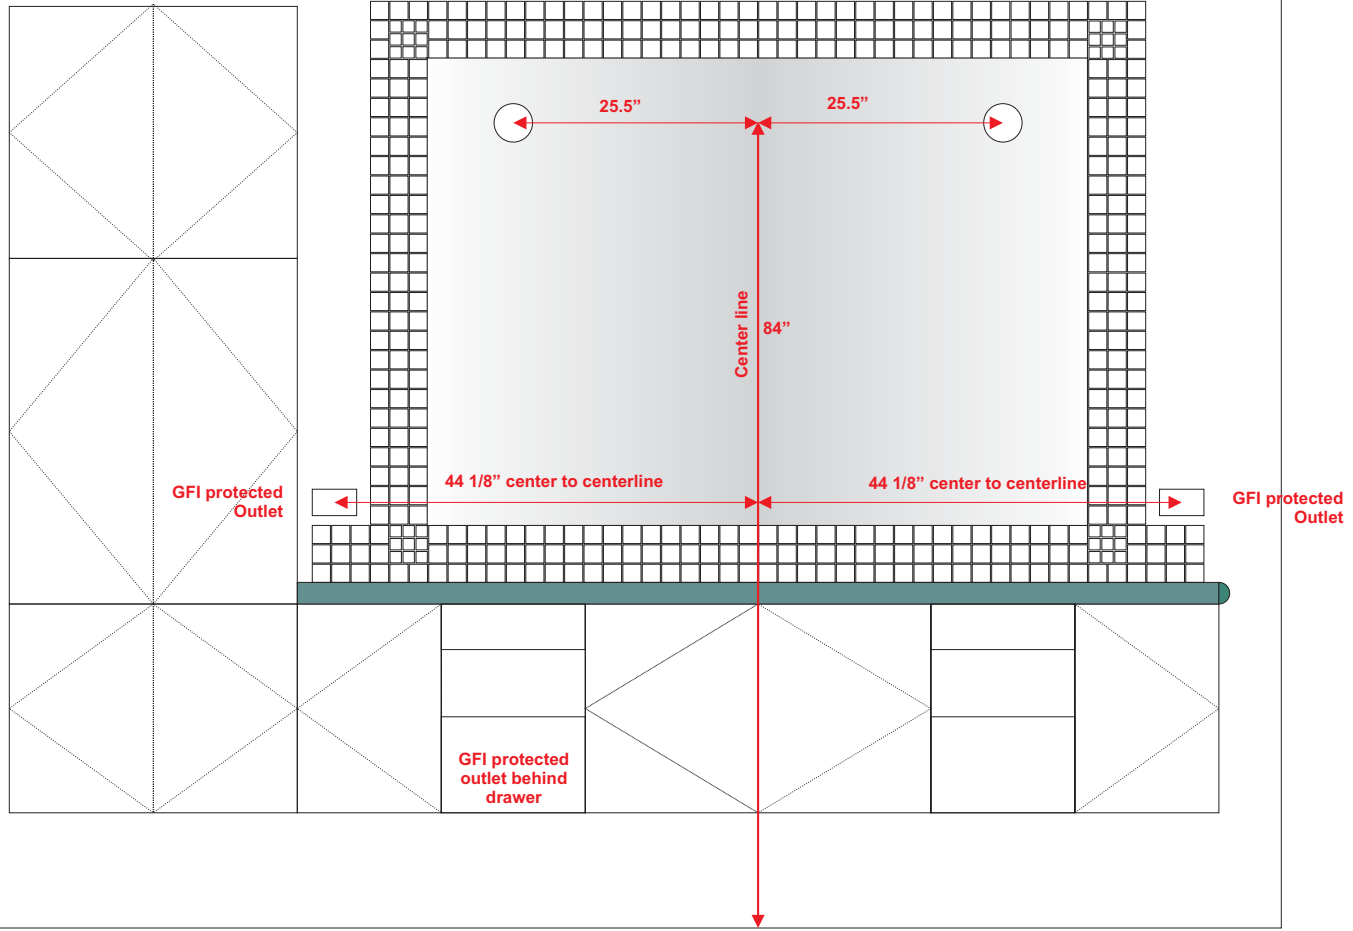

Master Bath Shower

Walls: 243 sq ft

Floor: 57 sq ft

Floor

Master Bath Shower

60.5" x 96" = 41 sq ft
25" x 48" (96" / 2) = 9 sq ft

Ceiling

05/09/2006
Green Rainforest
DalTile

13.75" x 83" = 7.9 sq. ft.
83" x 5" = 2.9 sq. ft.
83" x 4" = 2.3 sq. ft.
83" x 5" = 2.9 sq. ft.

Window Wall

05/09/2006
Green Rainforest, DalTile

Master Bath Spa

74.5" x 93.75" = 48.5 sq. ft.
74.5" x 93.75" = 48.5 sq. ft.

Side Walls

05/09/2006

Green Rainforest, DalTile

Master Bath Spa Spa Top

96" x 83" = 55 sq ft.

05/09/2006
Green Rainforest, DaTile

Master Bath

96" x 30" = 20 sq ft

His Counter

05/09/2006
Counter Tops
Green Rainforest Slab
DalTile

Master Bath

79.5" x 30" = 17 sq ft
27" x 30" = 6 sq ft
16.5 x 30" = 4 sq ft

Her Counter

05/09/2006
Counter Tops
Green Rainforest Slab
DalTile